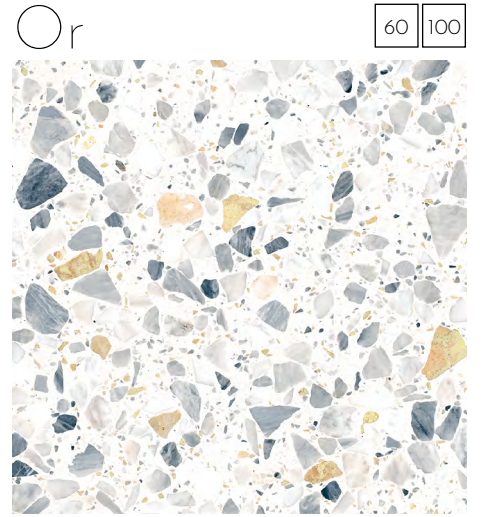

Belgian Brand

RE-BEL

R 10

RET

60x60 11 x colors
4 pc 30 Box
1.44 m² 43.20 m²
95 \updownarrow

100x100 16 x colors
2 pc 24 Box
2 m² 48 m²
10 \updownarrow