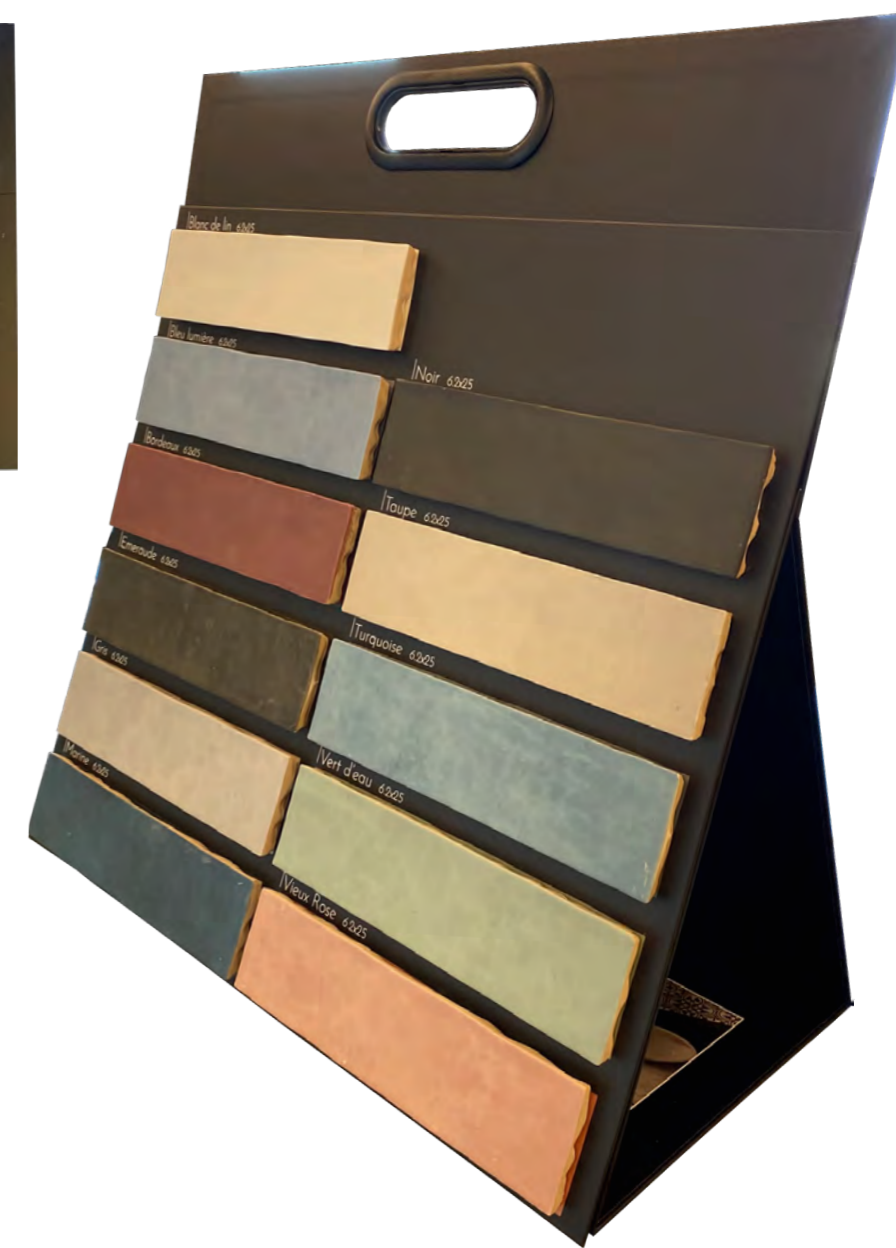

Collections: Atelier 6.2x25 Mat
                                  11 colors

Cartelli dimensions: 54 x 57 x 3

CODE : MER_CARTELLIATMAT

PRICE : 25 €