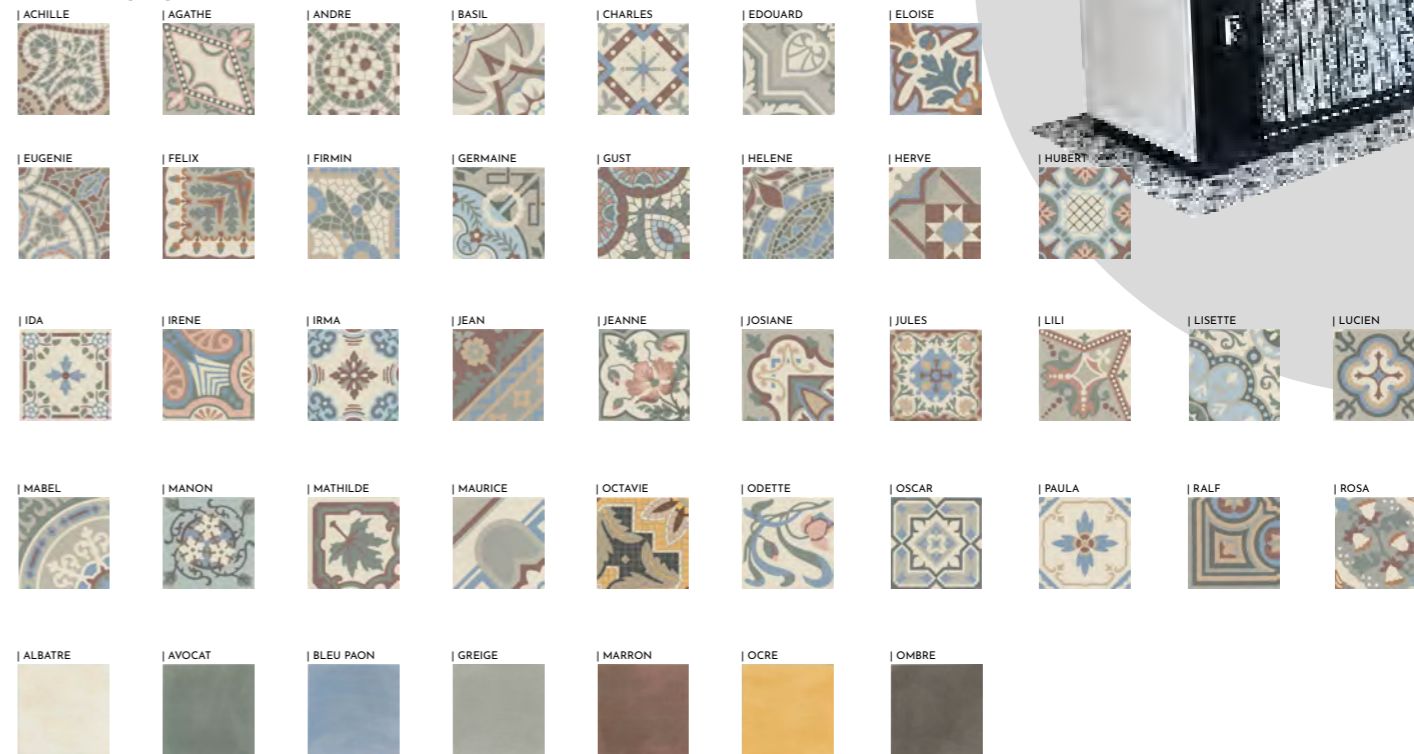

Table selection 2

LA MADELEINE:

LA VILLETTE:

BEL AIR:

BEL HISTOIRE

48 Panels:

47 Patterns
1 Coin & ligne combination

Dimension Panels 176x94x92.5
60x60