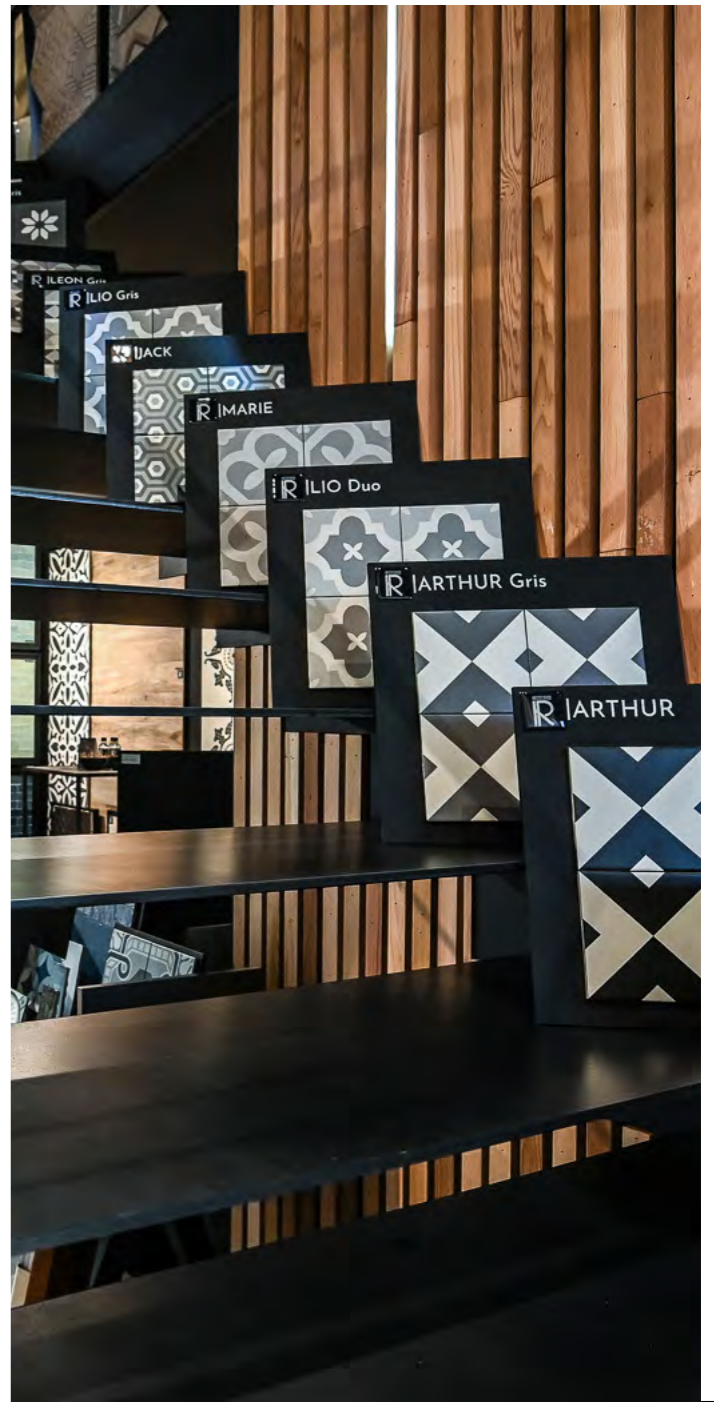

CODE : MER_CARTELLI006

PRICE : 25 €

SHOWROOM

inspirations

“ Let our examples inspire your creativity ”

REVOIR PARIS
R

REVOIR PARIS

This box includes:

FLOOR

| BEL AIR Calla 15x15

| LA VILETTE Otto noir 20x20

WALL

| LA MADELEINE Lilou classic 20x20

| LOUVRE Noisette 20 x120

| SORBONNE Mias Noir 60x60

| ATELIER marine 6.2x120

| ATELIER small pannels 9 colors

DEALER:

|REVOIR |PARIS

info@revoirparis.be

+32 2 669 16 40

www.revoirparisc.be