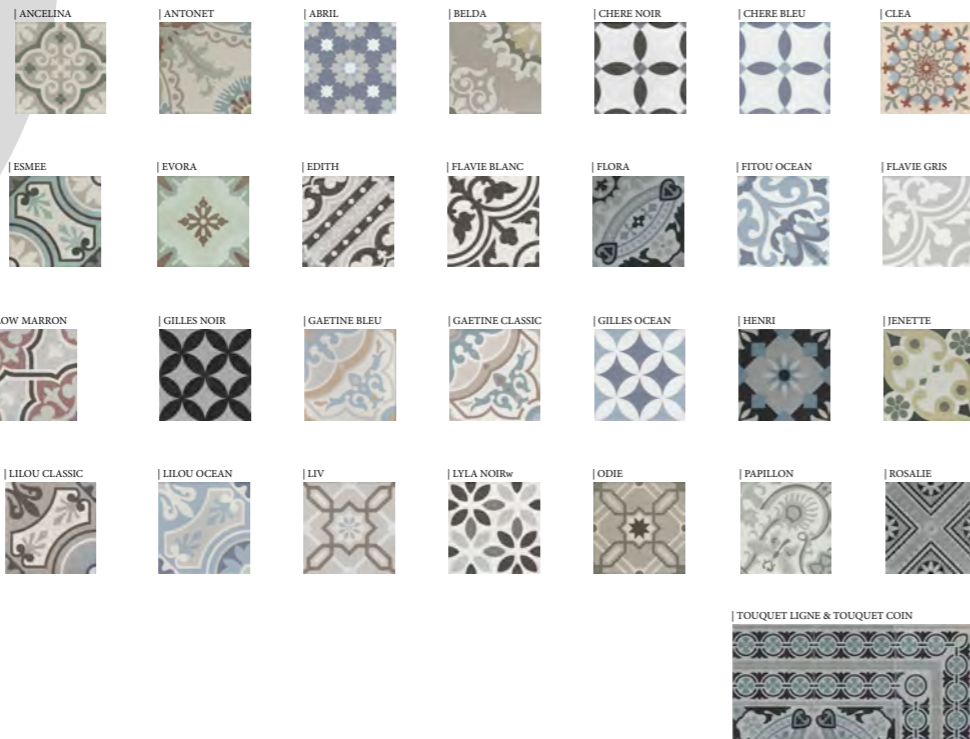

Table selection 2

LA MADELEINE:

LA VILLETTE:

BEL AIR:

BEL HISTOIRE

48 Panels:

47 Patterns
1 Coin & ligne combination

Dimension Panels 176x94x92.5
60x60