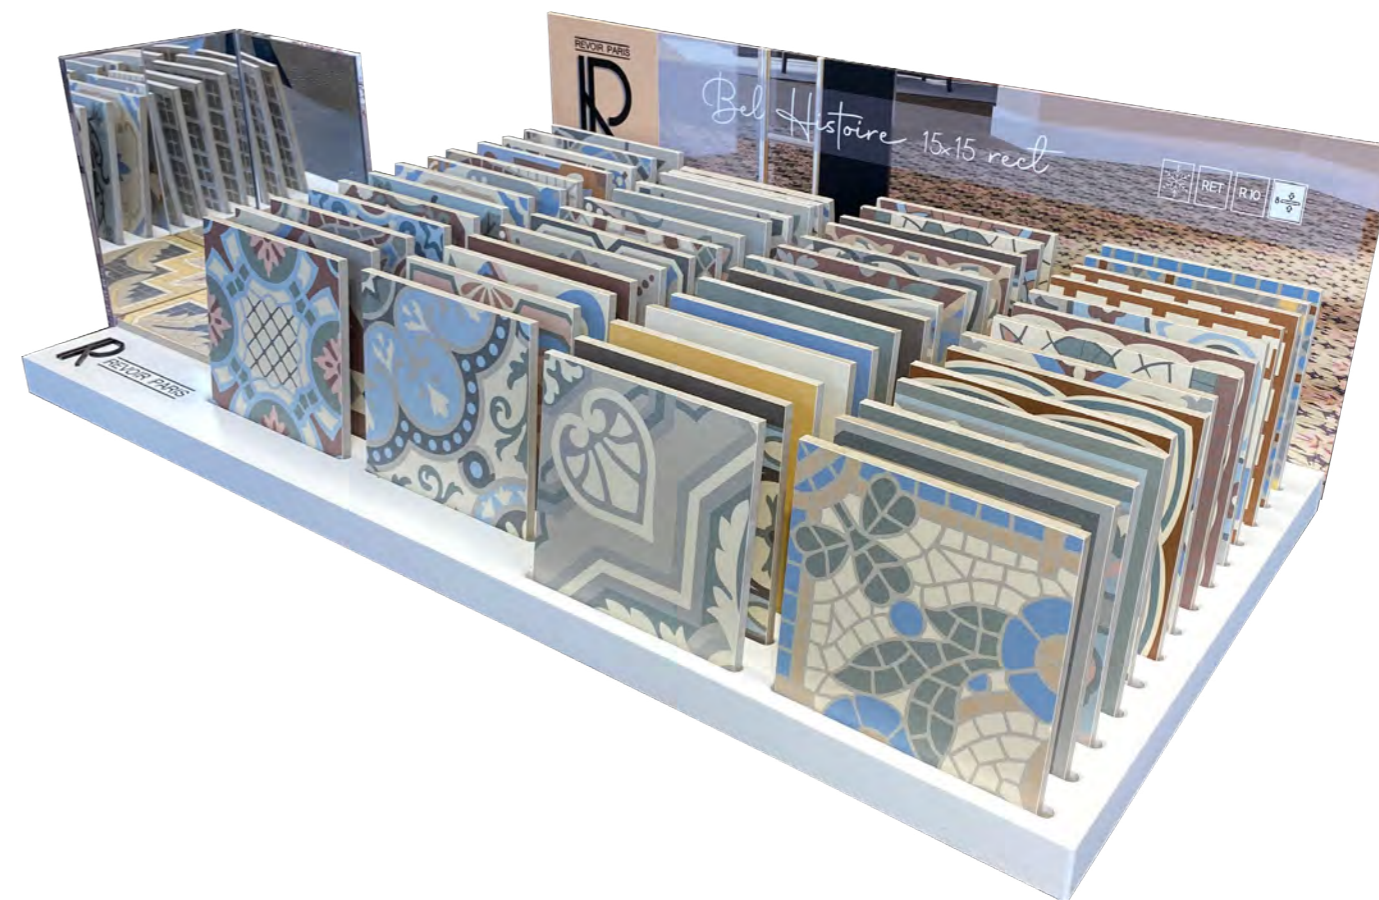

Collections: Bel histoire - 54 slots

Display dimensions: 45x90x25h

Package info:

45kg